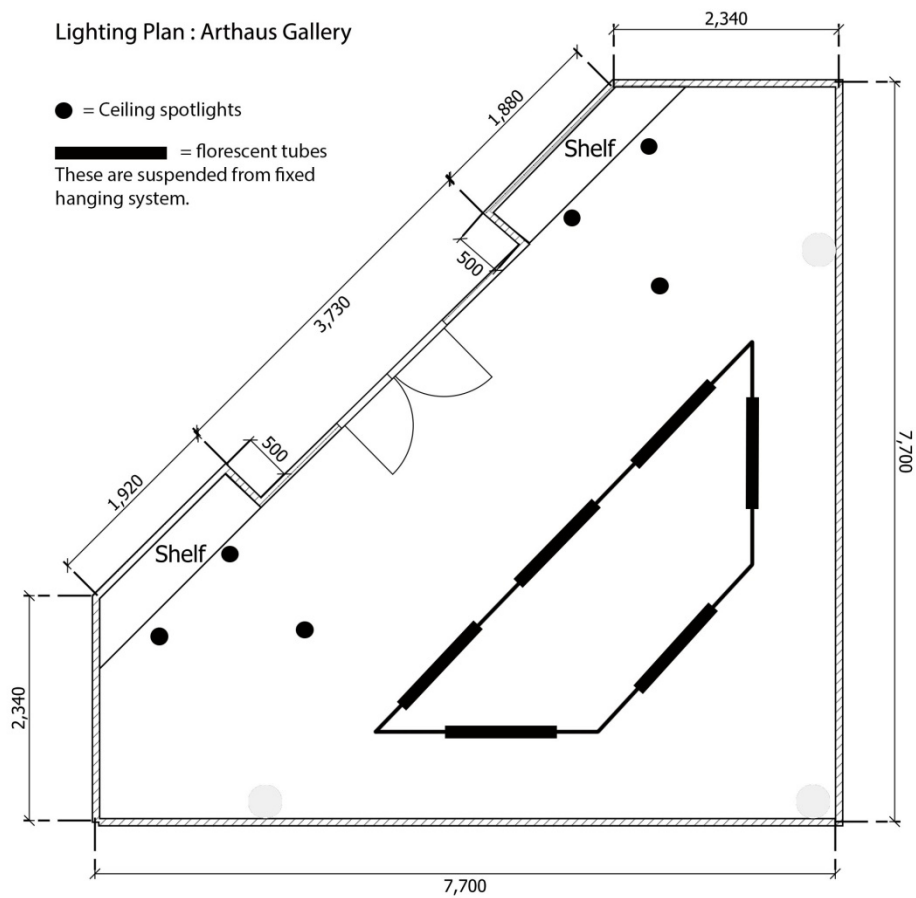

In your proposal to exhibit at Orakei **artHAUS** please include the following information;

Name

Email address

Phone number

Preferred dates for your show

Details and drawings of your proposed show, and the requirements you need [Please refer to the attached layout plan of the exhibition space]

Artist Bio and C.V

Images [JPEG or PDF] of your work or video/audio need to be sent as links to websites

There are two poster boards for use by the exhibiting artists. They are both A0 size. The installation of any posters into these boards is the responsibility of the exhibiting artist, as is the design and layout of same, however arTHAUS requires final signoff on this.